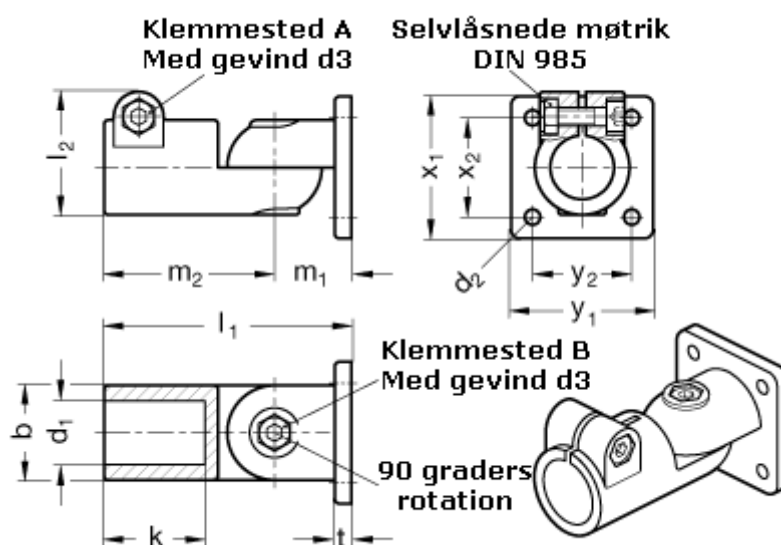

Article number: 20282B30S2SW

Description: E+G Swivel clamp connector joint  
GN 282-B30-S-2-SW

## Measures

b = 40	m2 = 72
d1 = B30	t = 7
d2 = 6.5	x1 = 60
d3 = M 8	x2 = 42
k = 42.5	y1 = 60
l1 = 104.5	y2 = 42
l2 = 52.0	
m1 = 32.5	